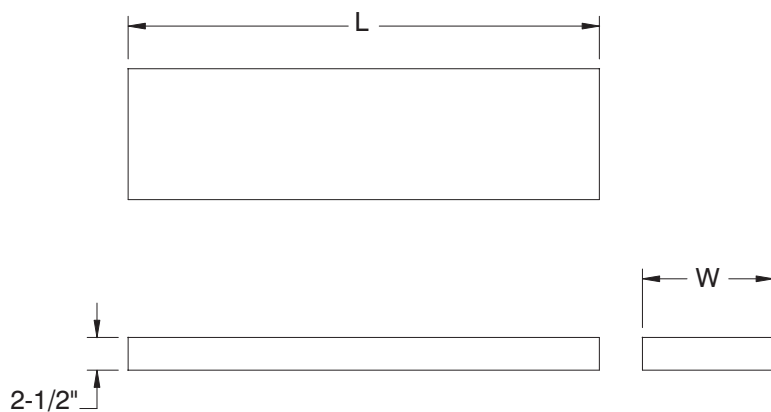

STAINLESS STEEL FLOATING WALL SHELVES

Features:

- 18 Gauge, Type 304 Stainless Steel
- Shelf is 10" wide and 2-1/2" high
- Shelf mounts to wall with a concealed wall bracket

Model	Approx. Wt.	Shelf L x W
FWS-18RE	9 lbs.	18"x10"
FWS-24RE	12 lbs.	24"x10"
FWS-30RE	14 lbs.	30"x10"
FWS-36RE	16 lbs.	36"x10"
FWS-42RE	21 lbs.	42"x10"
FWS-48RE	23 lbs.	48"x10"
FWS-60RE	28 lbs.	60"x10"